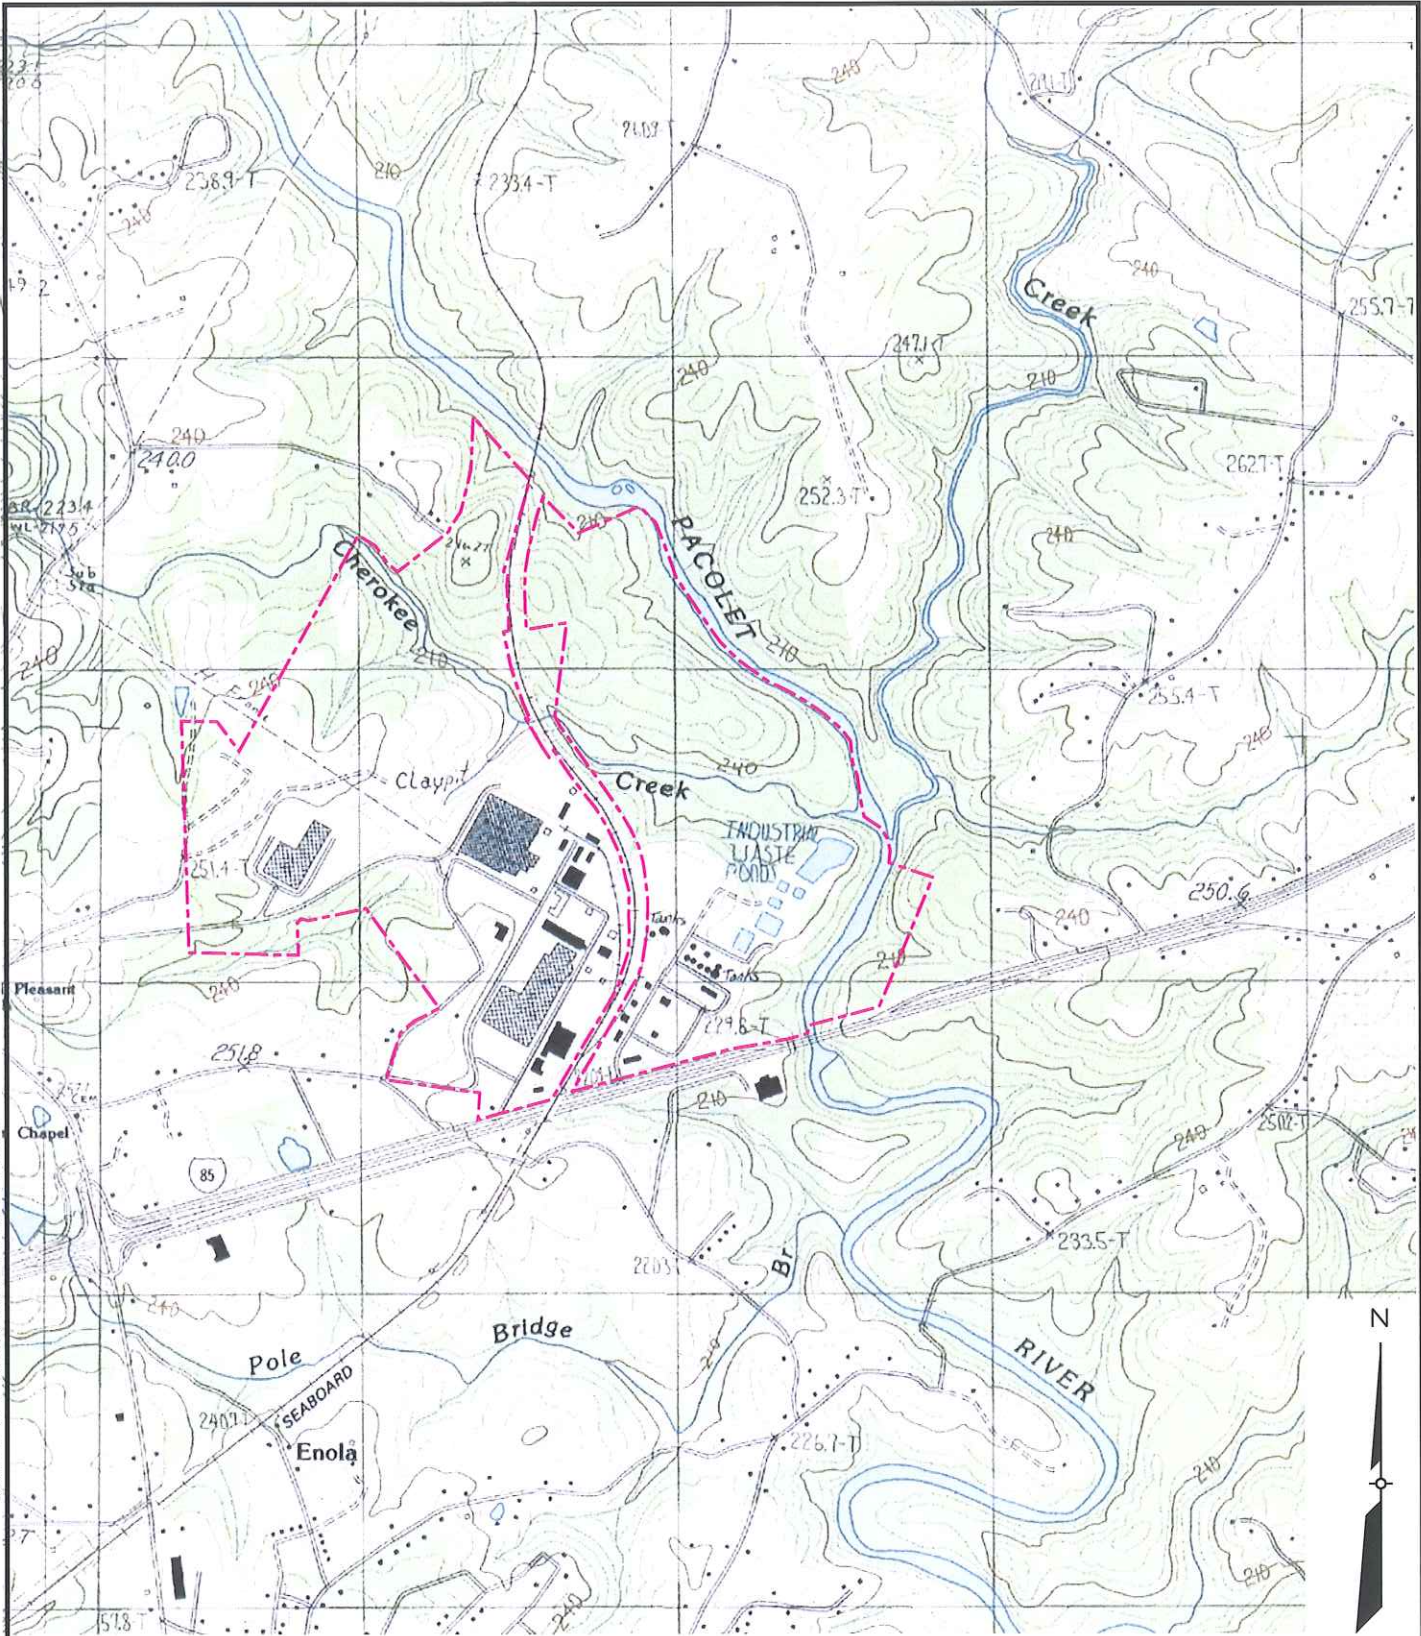

DATE: 04 Dec, 2001 TIME: 1435

... \40064sp69.dgn

SOURCE: USGS 7.5 MIN. QUADRANGLE
COWPENS, SC - 1983

EARTH  TECH

FIGURE 1
SITE LOCATION MAP

CNA HOLDINGS, INC.
SPARTANBURG, SOUTH CAROLINA

DECEMBER 2001

40064